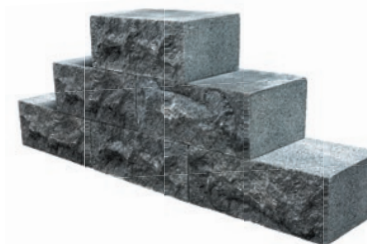

CASTLE ROCK - PACIFIC BLACK Rockface
40x20x15