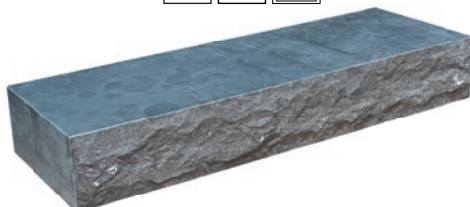

BLUE MOON - Honed Linea Rockface